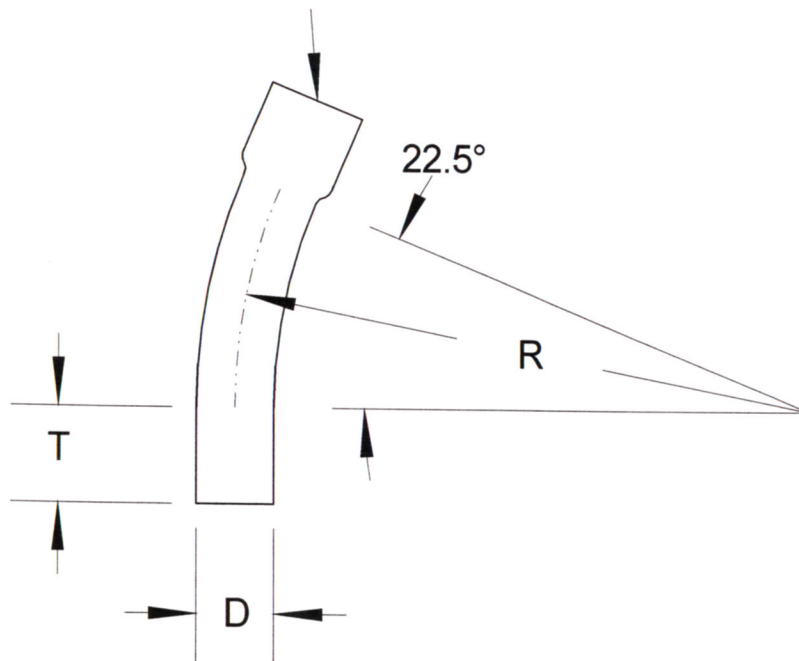

SIZE	DIAMETER "D"	RADIUS "R"	TANGENT "T" (MIN.)	PART NUMBER	WEIGHT (LBS.)
1"	1.315"	36"	1.875"	DB-12236	0.2963
1 1/2"	1.9"	36"	2"	DB-1502236	0.4543
2"	2.375"	36"	2"	DB-22236	0.711
3"	3.5	36"	3.125"	DB-32236	1.5603
4"	4.5"	36"	3.375"	DB-42236	2.5675
5"	5.563"	36"	3.625"	DB-52236	4.7975
6"	6.625"	36"	3.75"	DB-62236	6.7213

INTEGRAL COUPLING

**RACEWAYS TECHNOLOGY
& MFG., INC.**

TACOMA, WA

22.5 DEGREE DB120 PVC ELBOW 36" RADIUS

NO SCALE

RTP

2012