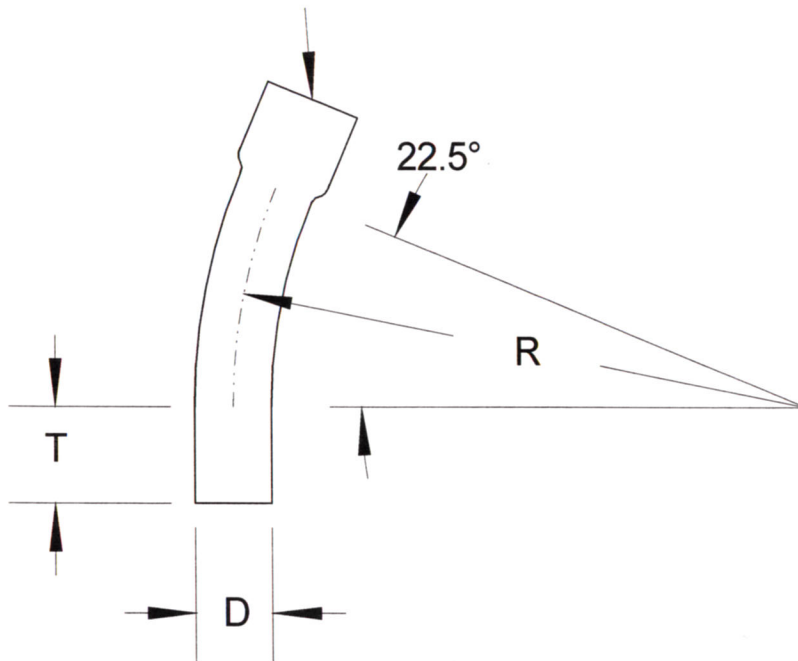

SIZE	DIAMETER "D"	RADIUS "R"	TANGENT "T" (MIN.)	PART NUMBER	WEIGHT (LBS.)
1"	1.315"	72"	1.875"	DB-12272	0.5363
1 1/2"	1.9"	72"	2"	DB-1502272	0.8223
2"	2.375"	72"	2"	DB-22272	1.287
3"	3.5	72"	3.125"	DB-32272	2.824
4"	4.5"	72"	3.375"	DB-42272	2.8243
5"	5.563"	72"	3.625"	DB-52272	7.221
6"	6.625"	72"	3.75"	DB-62272	10.117

INTEGRAL COUPLING

**RACEWAYS TECHNOLOGY
& MFG., INC.**
TACOMA, WA

22.5 DEGREE DB120 PVC ELBOW 72" RADIUS

NO SCALE

RTP

2012