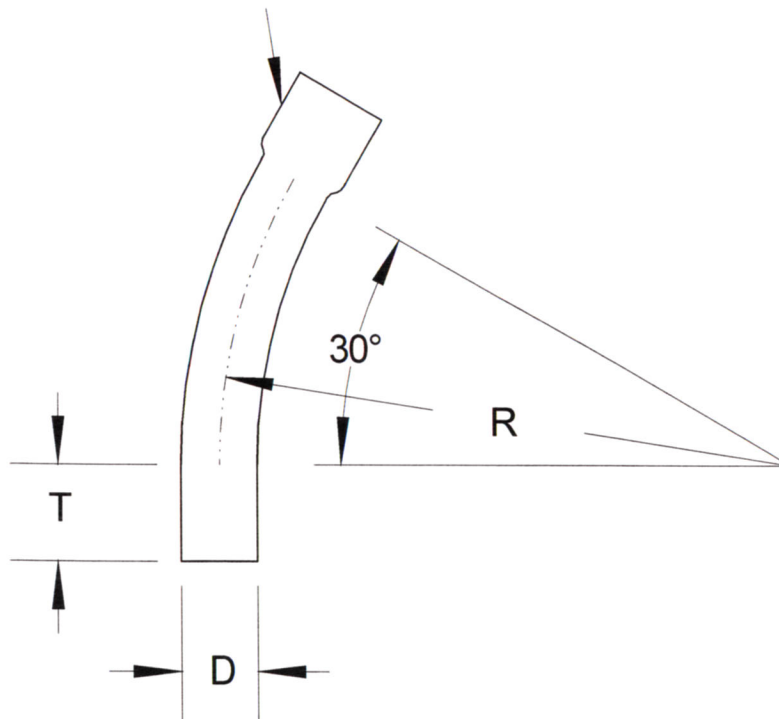

SIZE	DIAMETER "D"	RADIUS "R"	TANGENT "T" (MIN.)	PART NUMBER	WEIGHT (LBS.)
1"	1.315"	60"	1.875"	DB-13060	0.57
1 1/2"	1.9"	60"	2"	DB-1503060	0.874
2"	2.375"	60"	2"	DB-23060	1.368
3"	3.5	60"	3.125"	DB-33060	3.14
4"	4.5"	60"	3.375"	DB-43060	5.72
5"	5.563"	60"	3.625"	DB-53060	8.888
6"	6.625"	60"	3.75"	DB-63060	13.018

INTEGRAL COUPLING

**RACEWAYS TECHNOLOGY
& MFG., INC.**

TACOMA, WA

30 DEGREE DB120 PVC ELBOW 60" RADIUS

NO SCALE

RTP

2012