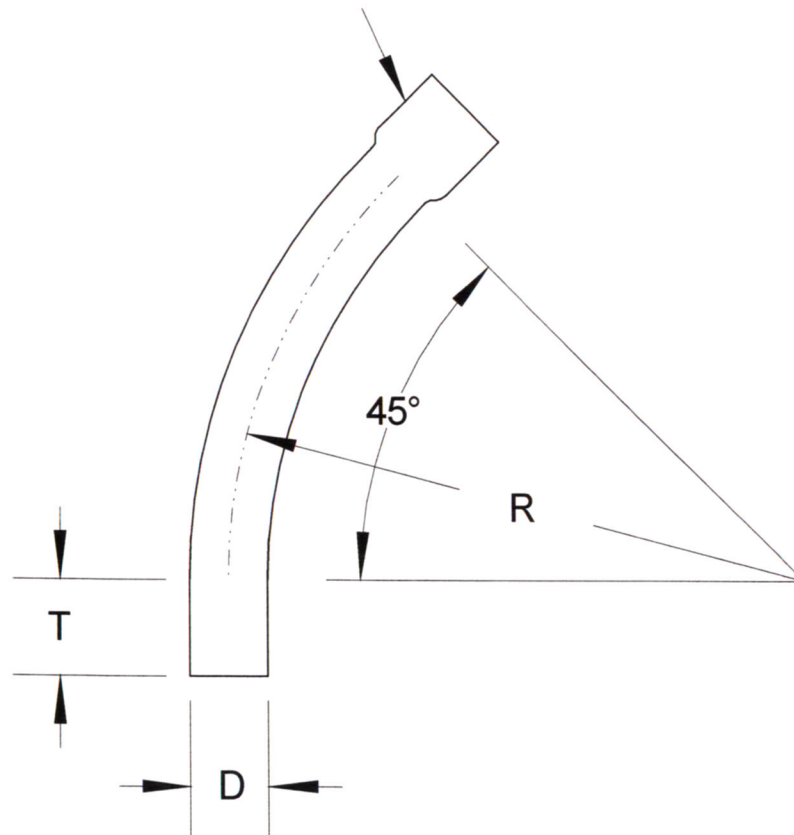

SIZE	DIAMETER "D"	RADIUS "R"	TANGENT "T" (MIN.)	PART NUMBER	WEIGHT (LBS.)
1"	1.315"	12"	1.875"	DB-14512	0.1238
1 1/2"	1.9"	12"	2"	DB-1504512	0.2415
2"	2.375"	12"	2"	DB-24512	0.414

INTEGRAL COUPLING

**RACEWAYS TECHNOLOGY
& MFG., INC.**

TACOMA, WA

45 DEGREE DB120 PVC ELBOW 12" RADIUS

NO SCALE

RTP

2012