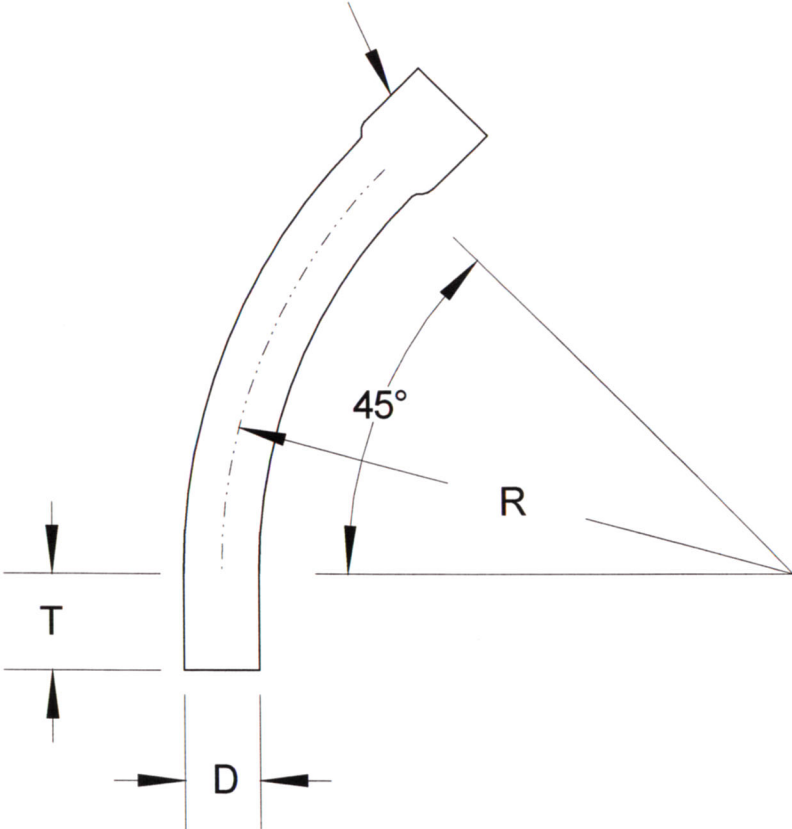

SIZE	DIAMETER "D"	RADIUS "R"	TANGENT "T" (MIN.)	PART NUMBER	WEIGHT (LBS.)
1"	1.315"	24"	1.875"	DB-14524	0.356
1 1/2"	1.9"	24"	2"	DB-1504524	0.554
2"	2.375"	24"	2"	DB-24524	0.851
3"	3.5	24"	3.125"	DB-34524	1.88
4"	4.5"	24"	3.375"	DB-44524	3.088
5"	5.563"	24"	3.625"	DB-545STD	5.344

INTEGRAL COUPLING

<b>RACEWAYS TECHNOLOGY &amp; MFG., INC.</b>		
TACOMA, WA		
45 DEGREE DB120 PVC ELBOW 24" RADIUS		
NO SCALE	RTP	2012