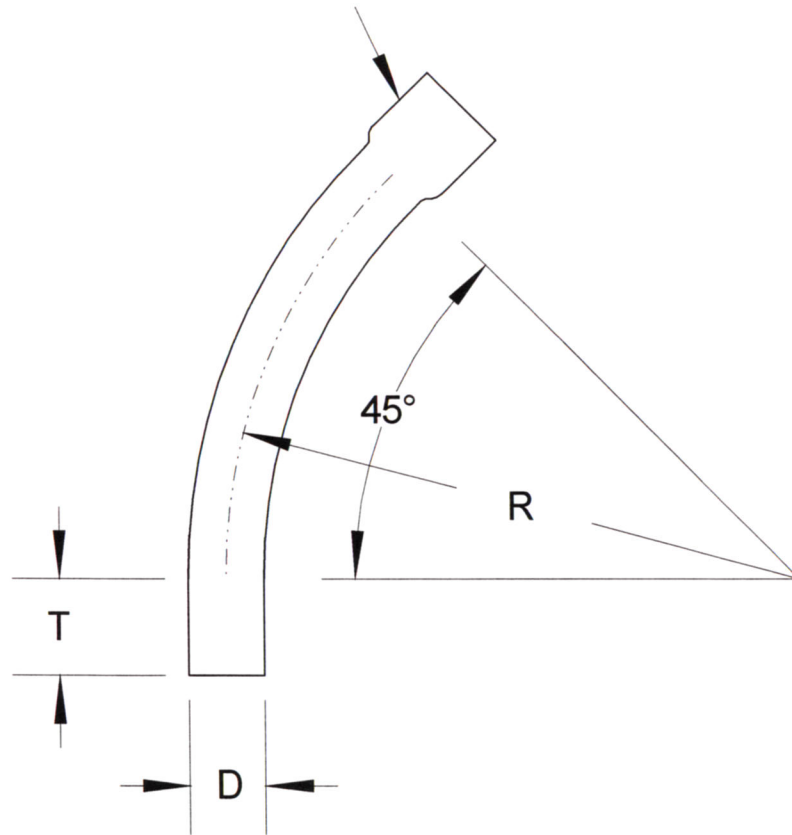

SIZE	DIAMETER "D"	RADIUS "R"	TANGENT "T" (MIN.)	PART NUMBER	WEIGHT (LBS.)
1"	1.315"	36"	1.875"	DB-14536	0.446
1 1/2"	1.9"	36"	2"	DB-1504536	0.694
2"	2.375"	36"	2"	DB-24536	1.066
3"	3.5	36"	3.125"	DB-34536	2.355
4"	4.5"	36"	3.375"	DB-44536	3.868
5"	5.563"	36"	3.625"	DB-54536	7.462
6"	6.625"	36"	3.75"	DB-64536	9.888

INTEGRAL COUPLING

**RACEWAYS TECHNOLOGY
& MFG., INC.**
TACOMA, WA

45 DEGREE DB120 PVC ELBOW 36" RADIUS

NO SCALE

RTP

2012