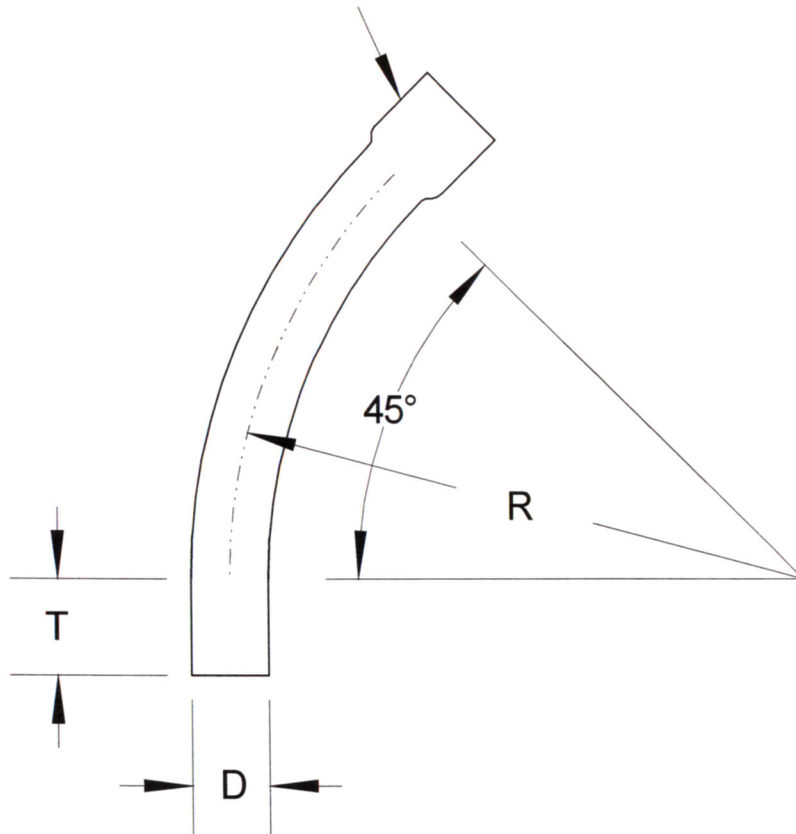

SIZE	DIAMETER "D"	RADIUS "R"	TANGENT "T" (MIN.)	PART NUMBER	WEIGHT (LBS.)
1"	1.315"	60"	1.875"	DB-14560	0.746
1 1/2"	1.9"	60"	2"	DB-1504560	1.161
2"	2.375"	60"	2"	DB-24560	1.783
3"	3.5	60"	3.125"	DB-34560	3.939
4"	4.5"	60"	3.375"	DB-44560	6.468
5"	5.563"	60"	3.625"	DB-54560	11.697
6"	6.625"	60"	3.75"	DB-64560	16.879

INTEGRAL COUPLING

**RACEWAYS TECHNOLOGY  
& MFG., INC.**

TACOMA, WA

45 DEGREE DB120 PVC ELBOW 60" RADIUS

NO SCALE

RTP

2012