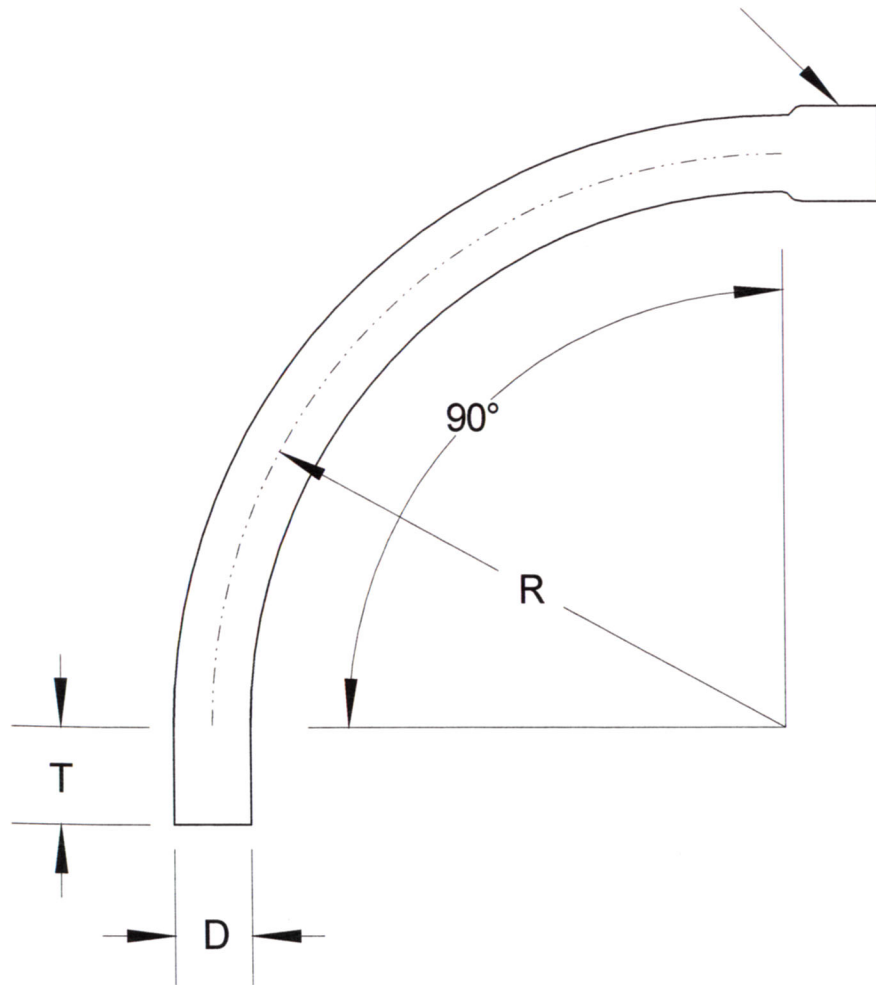

SIZE	DIAMETER "D"	RADIUS "R"	TANGENT "T" (MIN.)	PART NUMBER	WEIGHT (LBS.)
1"	1.315"	36"	1.875"	DB-19036	0.896
1 1/2"	1.9"	36"	2"	DB-1509036	1.394
2"	2.375"	36"	2"	DB-29036	2.141
3"	3.5"	36"	3.125"	DB-39036	4.73
4"	4.5"	36"	3.375"	DB-49036	7.768
5"	5.563"	36"	3.625"	DB-59036	12.05
6"	6.625"	36"	3.75"	DB-69036	16.879

INTEGRAL COUPLING

**RACEWAYS TECHNOLOGY  
& MFG., INC.**  
TACOMA, WA

90 DEGREE DB120 PVC ELBOW 36" RADIUS

NO SCALE

RTP

2012