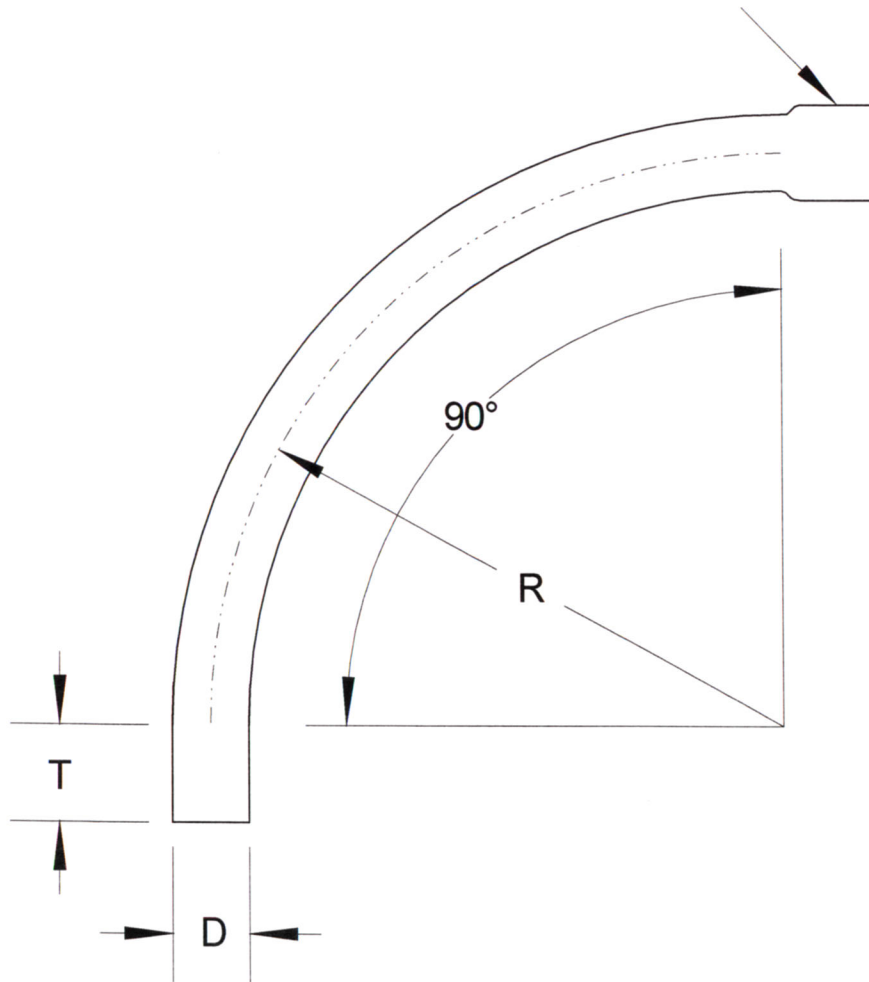

SIZE	DIAMETER "D"	RADIUS "R"	TANGENT "T" (MIN.)	PART NUMBER	WEIGHT (LBS.)
1"	1.315"	48"	1.875"	DB-19048	1.196
1 1/2"	1.9"	48"	2"	DB-1509048	1.394
2"	2.375"	48"	2"	DB-29048	2.141
3"	3.5	48"	3.125"	DB-39048	6.017
4"	4.5"	48"	3.375"	DB-49048	10.368
5"	5.563"	48"	3.625"	DB-59048	16.94
6"	6.625"	48"	3.75"	DB-69048	25.354

INTEGRAL COUPLING

**RACEWAYS TECHNOLOGY
& MFG., INC.**
TACOMA, WA

90 DEGREE DB120 PVC ELBOW 48" RADIUS

NO SCALE

RTP

2012