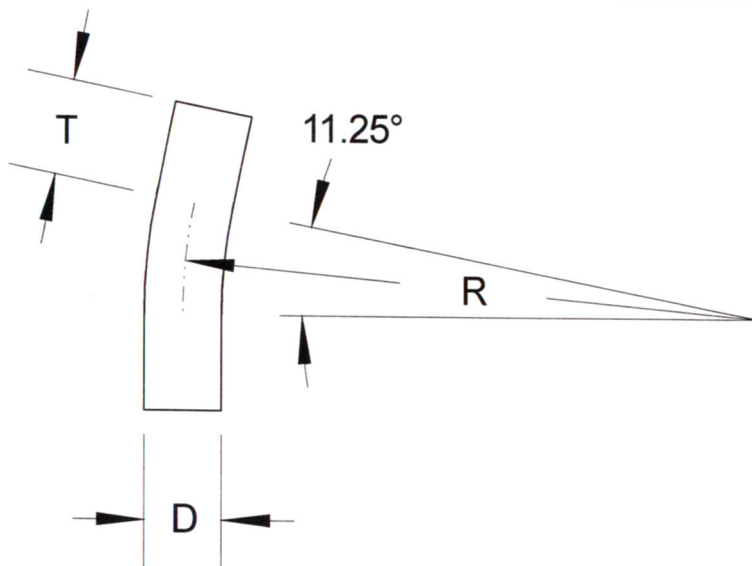

SIZE	DIAMETER "D"	RADIUS "R"	TANGENT "T" (MIN.)	PART NUMBER	WEIGHT (LBS.)
1/2"	.84"	24"	1.5"	S40W-051124	0.128
3/4"	1.05"	24"	1.5"	S40W-0751124	0.165
1"	1.315"	24"	1.875"	S40W-11124	0.248
1 1/4"	1.66"	24"	2"	S40W-1251124	0.33
1 1/2"	1.9"	24"	2"	S40W-1501124	0.389
2"	2.375"	24"	2"	S40W-21124	0.521
2 1/2"	2.875"	24"	3"	S40W-2501124	0.848
3"	3.5	24"	3.125"	S40W-31124	1.225
4"	4.5"	24"	3.375"	S40W-41124	1.75
5"	5.563"	24"	3.625"	S40W-511STD	2.958

INTEGRAL COUPLINGS AVAILABLE ON REQUEST

**RACEWAYS TECHNOLOGY  
& MFG., INC.**  
TACOMA, WA

11.25 DEGREE S/40 NSF PVC ELBOW 24" RADIUS

NO SCALE

RTP

2012