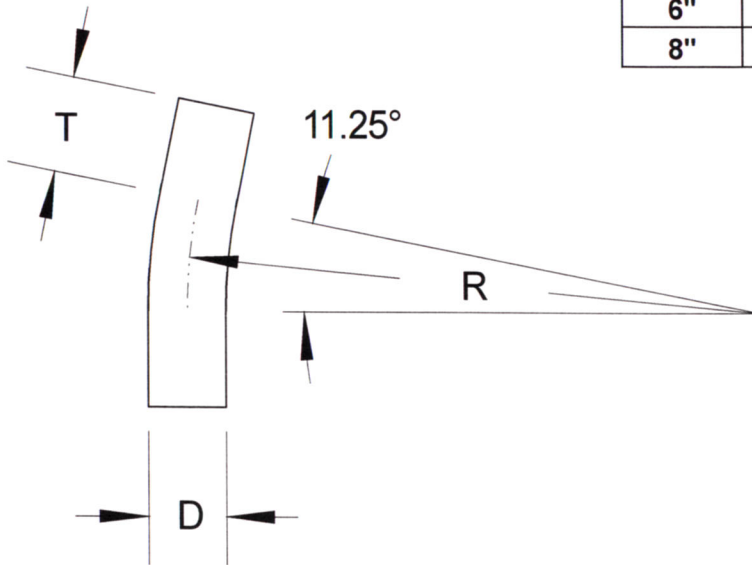

SIZE	DIAMETER "D"	RADIUS "R"	TANGENT "T" (MIN.)	PART NUMBER	WEIGHT (LBS.)
1/2"	.84"	72"	1.5"	S40W-051172	0.266
3/4"	1.05"	72"	1.5"	S40W-0751172	0.342
1"	1.315"	72"	1.875"	S40W-11172	0.532
1 1/4"	1.66"	72"	2"	S40W-1251172	0.703
1 1/2"	1.9"	72"	2"	S40W-1501172	0.817
2"	2.375"	72"	2"	S40W-21172	1.102
2 1/2"	2.875"	72"	3"	S40W-2501172	1.88
3"	3.5	72"	3.125"	S40W-31172	2.583
4"	4.5"	72"	3.375"	S40W-41172	4.025
5"	5.563"	72"	3.625"	S40W-51172	5.7
6"	6.625"	72"	3.75"	S40W-61172	8.289
8"	8.625"	72"	6.625"	S40W-81172	14.229

INTEGRAL COUPLINGS AVAILABLE ON REQUEST

**RACEWAYS TECHNOLOGY
& MFG., INC.**
TACOMA, WA

11.25 DEGREE S/40 NSF PVC ELBOW 72" RADIUS

NO SCALE

RTP

2012