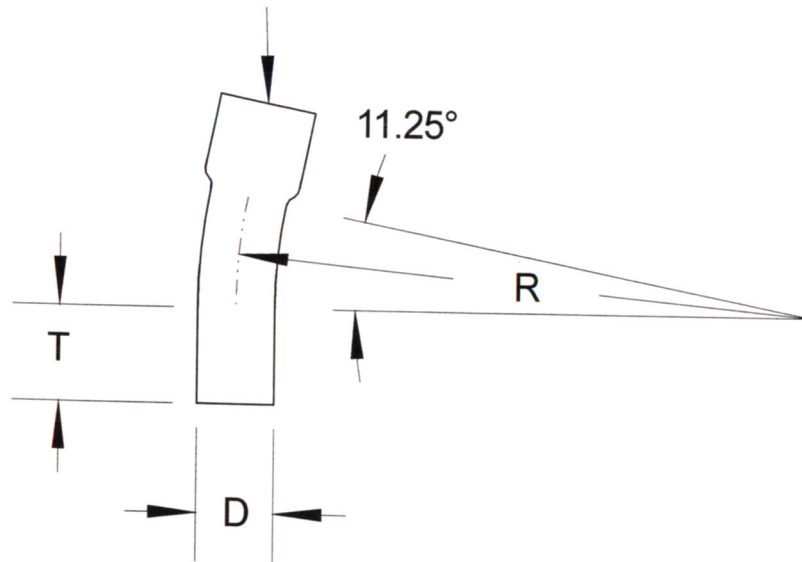

| SIZE   | DIAMETER<br>"D" | RADIUS<br>"R" | TANGENT<br>"T" (MIN.) | PART NUMBER   | WEIGHT<br>(LBS.) |
|--------|-----------------|---------------|-----------------------|---------------|------------------|
| 1 1/4" | 1.66"           | 12"           | 2"                    | S40GS-1251211 | 0.22             |
| 1 1/2" | 1.9"            | 12"           | 2"                    | S40GS-1501211 | 0.275            |
| 2"     | 2.375"          | 12"           | 2"                    | S40GS-21211   | 0.395            |

INTEGRAL COUPLING

**RACEWAYS TECHNOLOGY  
& MFG., INC.**  
TACOMA, WA

11.25 DEGREE S/40 GAS PVC ELBOW 12' RADIUS

NO SCALE

RTP

2012