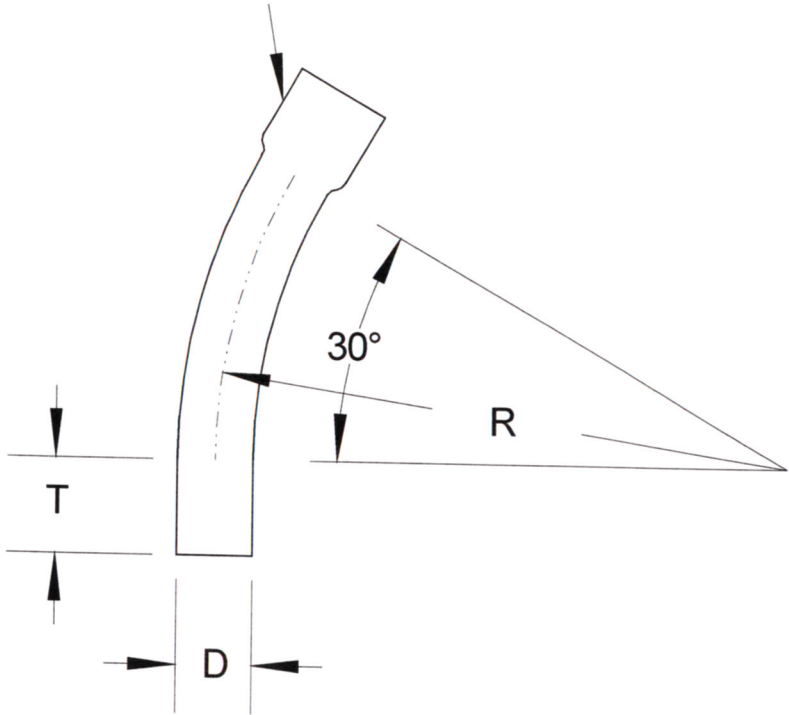

| SIZE | DIAMETER "D" | RADIUS "R" | TANGENT "T" (MIN.) | PART NUMBER | WEIGHT (LBS.) |
|--------|-----------------|---------------|-----------------------|---------------|------------------|
| 1 1/4" | 1.66" | 12" | 2" | S40GS-1253012 | 0.288 |
| 1 1/2" | 1.9" | 12" | 2" | S40GS-1503012 | 0.367 |
| 2" | 2.375" | 12" | 2" | S40GS-23012 | 0.593 |

INTEGRAL COUPLING

**RACEWAYS TECHNOLOGY
& MFG., INC.**
TACOMA, WA

30 DEGREE S/40 GAS PVC ELBOW 12" RADIUS

NO SCALE RTP 2012