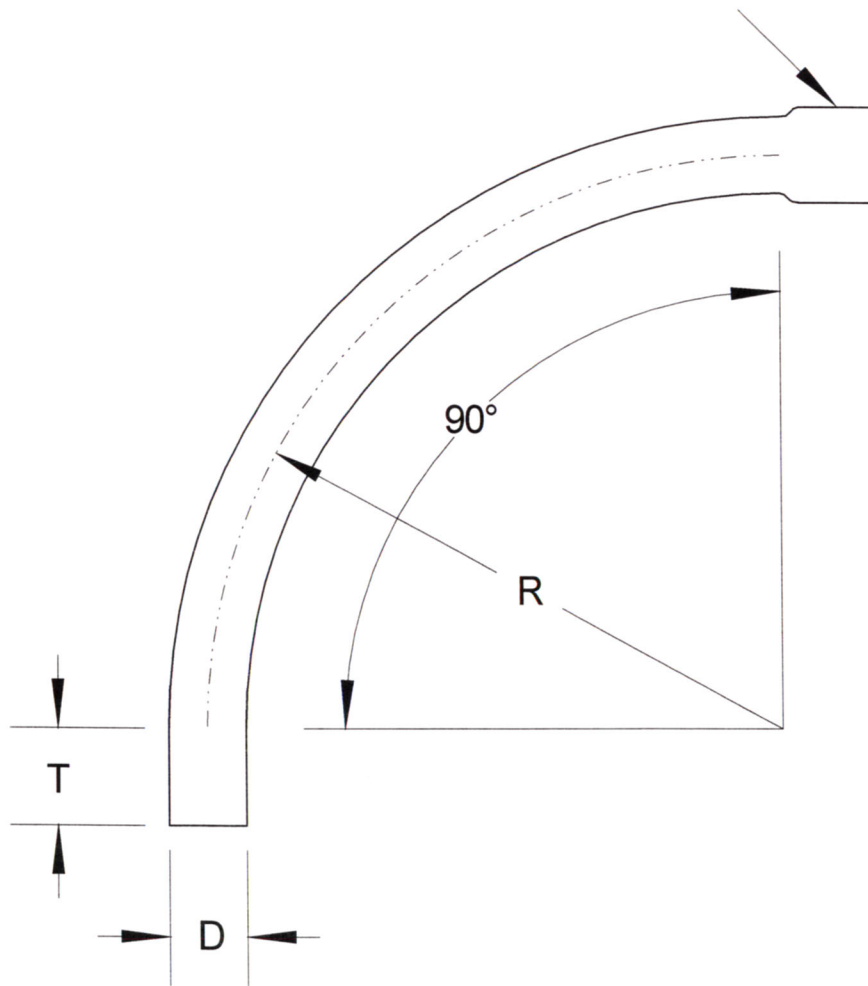

| SIZE   | DIAMETER<br>"D" | RADIUS<br>"R" | TANGENT<br>"T" (MIN.) | PART NUMBER   | WEIGHT<br>(LBS.) |
|--------|-----------------|---------------|-----------------------|---------------|------------------|
| 1 1/4" | 1.66"           | 12"           | 2"                    | S40GS-1259012 | 0.91             |
| 1 1/2" | 1.9"            | 12"           | 2"                    | S40GS-1509012 | 1.089            |
| 2"     | 2.375"          | 12"           | 2"                    | S40GS-29012   | 1.445            |

INTEGRAL COUPLING

**RACEWAYS TECHNOLOGY  
& MFG., INC.**  
TACOMA, WA

90 DEGREE S/40 GAS PVC ELBOW 12" RADIUS

NO SCALE

RTP

2012