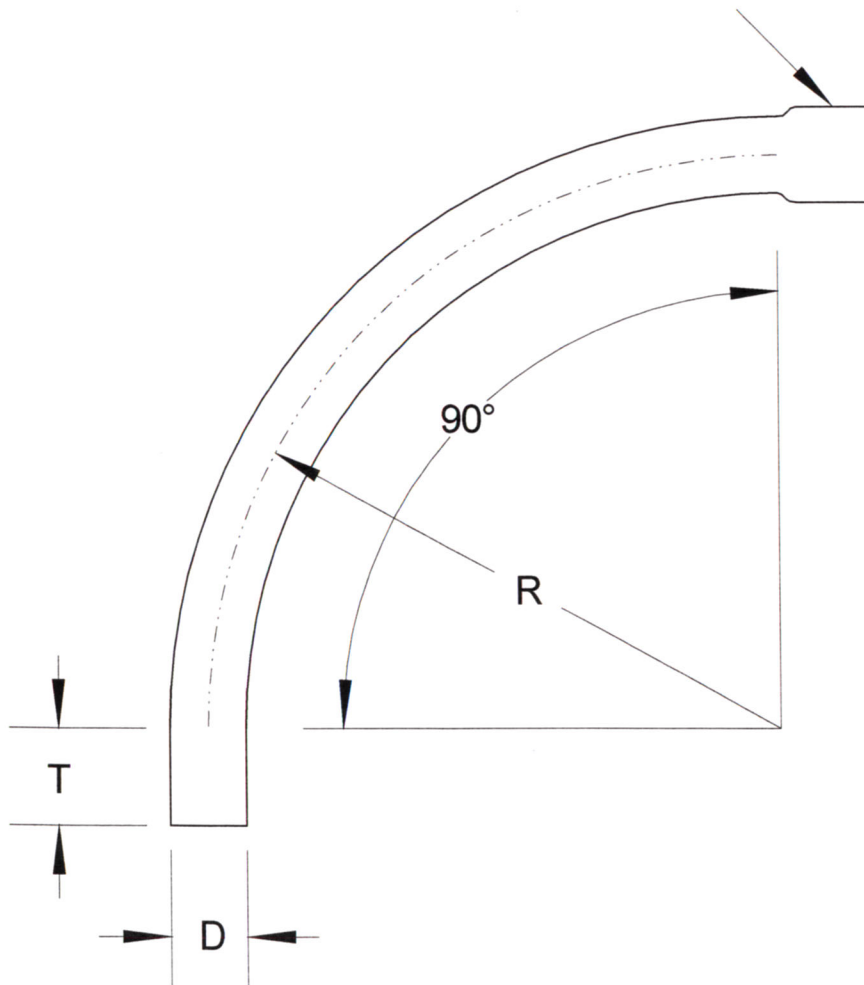

SIZE	DIAMETER "D"	RADIUS "R"	TANGENT "T" (MIN.)	PART NUMBER	WEIGHT (LBS.)
1 1/4"	1.66"	24"	2"	S40GS-1259024	1.524
1 1/2"	1.9"	24"	2"	S40GS-1509024	1.364
2"	2.375"	24"	2"	S40GS-29024	2.418
3"	3.5"	24"	3.125"	S40GS-39024	5.499
4"	4.5"	24"	3.375"	S40GS-49024	7.818

INTEGRAL COUPLING

**RACEWAYS TECHNOLOGY  
& MFG., INC.**  
TACOMA, WA

90 DEGREE S/40 GAS PVC ELBOW 24" RADIUS

NO SCALE

RTP

2012