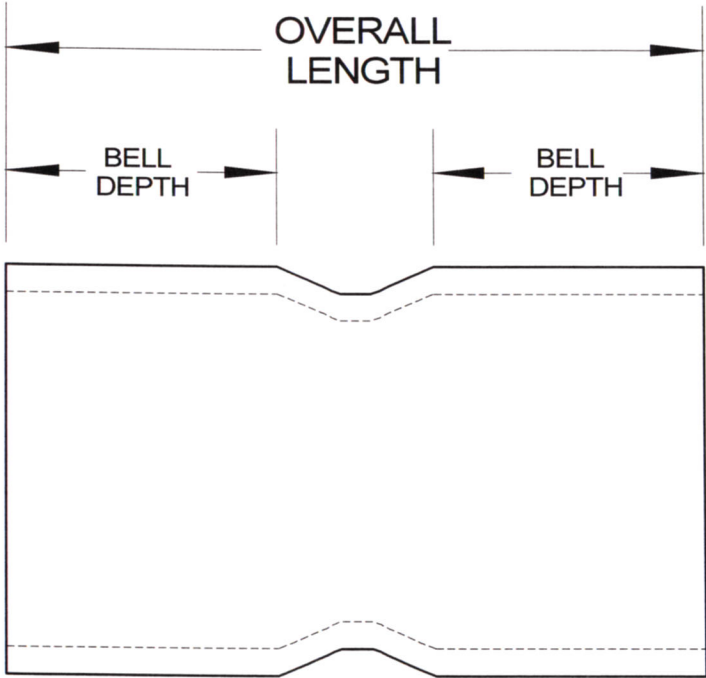

SIZE	OVERALL LENGTH	BELL DEPTH	PART NUMBER	WEIGHT (LBS.)
1"	3 1/2"	1 1/2"	DSDB120-1	0.0563
1 1/2"	5"	2"	DSDB120-150	0.1235
2"	5 1/2"	2 1/2"	DSDB120-2	0.216
3"	7 1/2"	3 1/2"	DSDB120-3	0.632
4"	7 1/2"	3 1/2"	DSDB120-4	1.04
5"	10"	5"	DSDB120-5	2.222
6"	12"	5 1/2"	DSDB120-6	4.032

ALL DIMENSIONS ARE APPROXIMATE

**RACEWAYS TECHNOLOGY
& MFG., INC.**
TACOMA, WA

DSDB COUPLING DB120 PVC

NO SCALE

RTP

2012