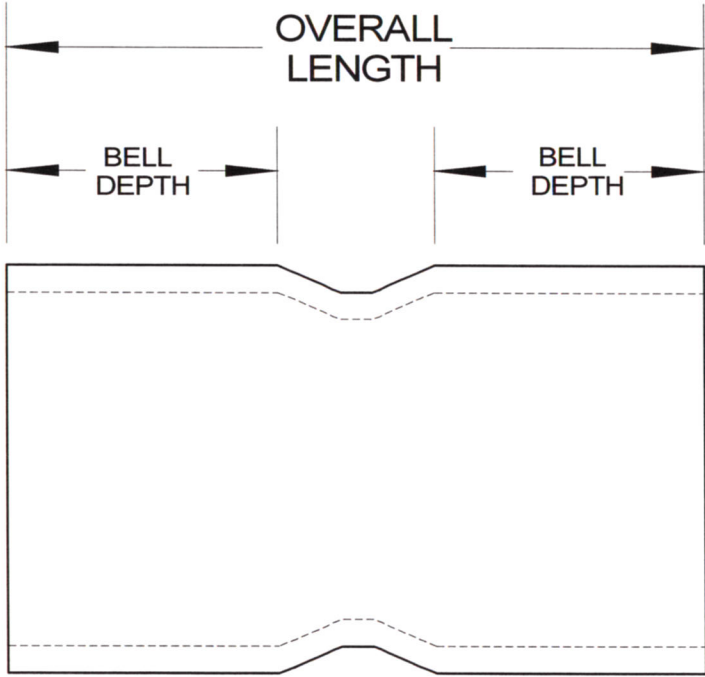

SIZE	OVERALL LENGTH	BELL DEPTH	PART NUMBER	WEIGHT (LBS.)
4"	7 1/2"	3 1/2"	DSDBCD-4	1.04

ALL DIMENSIONS ARE APPROXIMATE

<b>RACEWAYS TECHNOLOGY &amp; MFG., INC.</b>		
TACOMA, WA		
DSDB COUPLING C-DUCT PVC		
NO SCALE	RTP	2012