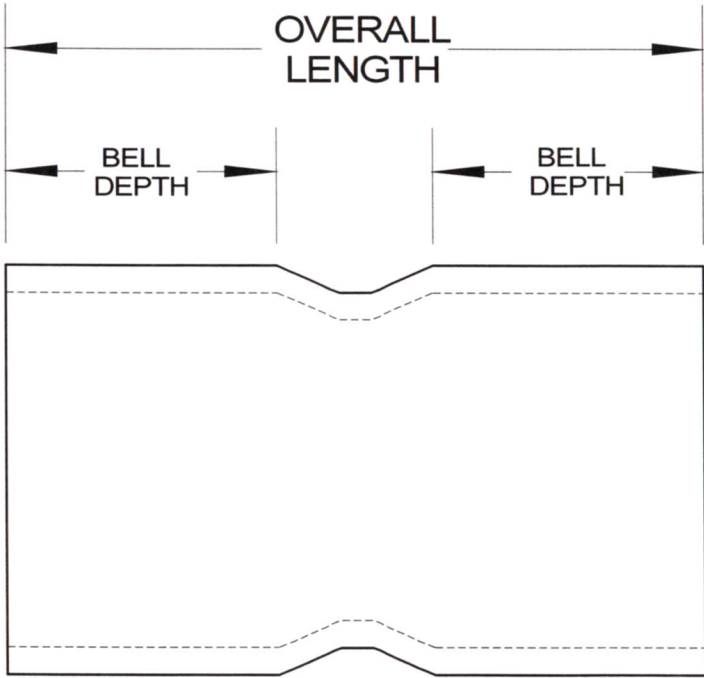

SIZE	OVERALL LENGTH	BELL DEPTH	PART NUMBER	WEIGHT (LBS.)
1 1/4"	4 1/2"	2"	DSDBGS-125	0.19
1 1/2"	5"	2 1/2"	DSDBGS-150	0.253
2"	6"	2 1/2"	DSDBGS-2	0.3965
3"	8 1/2"	3 1/2"	DSDBGS-3	1.2765
4"	9 1/2"	4 1/2"	DSDBGS-4	1.743

ALL DIMENSIONS ARE APPROXIMATE

RACEWAYS TECHNOLOGY & MFG., INC.		
TACOMA, WA		
DSDB COUPLING S/40 GAS PVC		
NO SCALE	RTP	2012