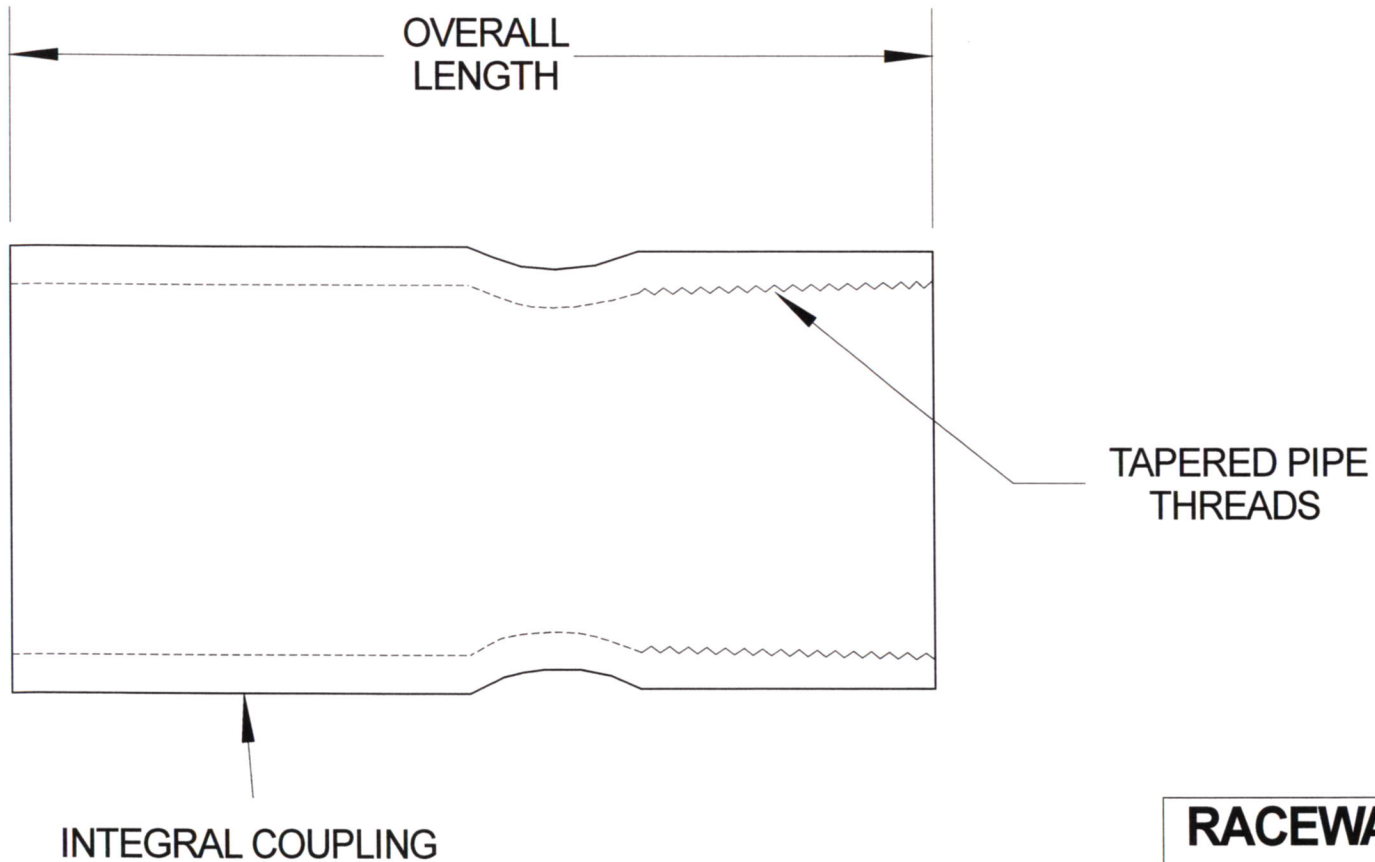

ALL EXTENDED FEMALE ADAPTERS
 MANUFACTURED BY RACEWAYS TECHNOLOGY
 ARE MADE FROM ETL OR UL LISTED S/80 PVC PIPE

SIZE	OVERALL LENGTH	PART NUMBER	WEIGHT (LBS.)
2"	6 1/2"	S80-2EXTFA	0.62
3"	7"	S80-3EXTFA	1.3448
4"	7 1/2"	S80-4EXTFA	2.052
5"	9 1/2"	S80-5EXTFA	3.31
6"	10"	S80-6EXTFA	5.005

ALL DIMENSIONS ARE APPROXIMATE

**RACEWAYS TECHNOLOGY
 & MFG., INC.**
 TACOMA, WA

EXTENDED FEMALE ADAPTER

NO SCALE

RTP

2012