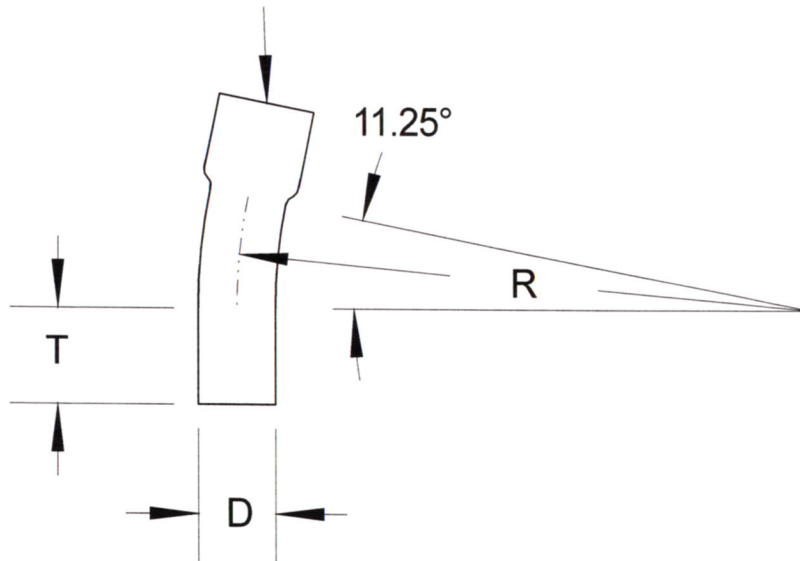

SIZE	DIAMETER "D"	RADIUS "R"	TANGENT "T" (MIN.)	PART NUMBER	WEIGHT (LBS.)
1"	1.315"	72"	1.875"	DB-11172	0.405
1 1/2"	1.9"	72"	2"	DB-1501172	0.621
2"	2.375"	72"	2"	DB-21172	0.972
3"	3.5"	72"	3.125"	DB-31172	2.133
4"	4.5"	72"	3.375"	DB-41172	3.51
5"	5.563"	72"	3.625"	DB-51172	5.454
6"	6.625"	72"	3.75"	DB-61172	7.641

INTEGRAL COUPLING

**RACEWAYS TECHNOLOGY  
& MFG., INC.**  
TACOMA, WA

11.25 DEGREE DB120 PVC ELBOW 72" RADIUS

NO SCALE

RTP

2012