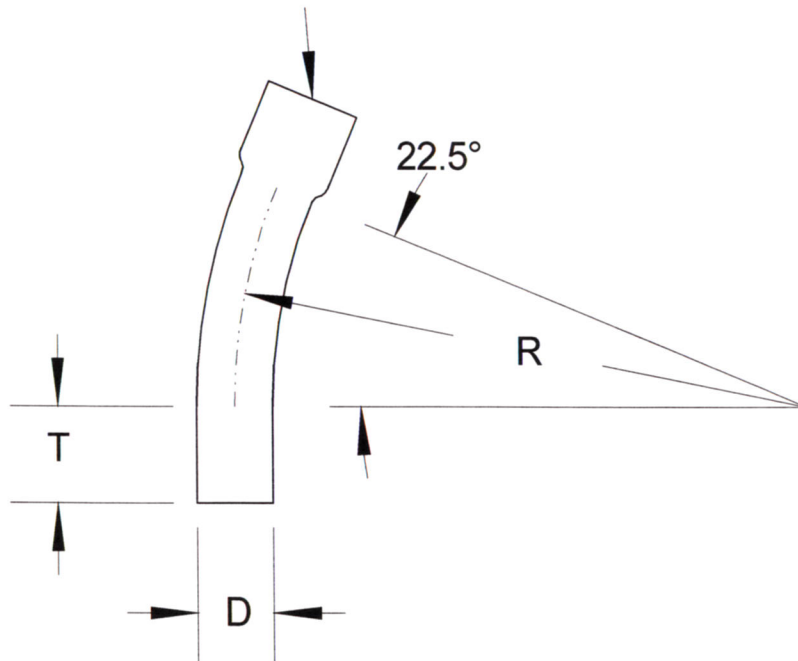

SIZE	DIAMETER "D"	RADIUS "R"	TANGENT "T" (MIN.)	PART NUMBER	WEIGHT (LBS.)
1"	1.315"	60"	1.875"	DB-12260	0.4163
1 1/2"	1.9"	60"	2"	DB-1502260	0.6383
2"	2.375"	60"	2"	DB-22260	0.999
3"	3.5	60"	3.125"	DB-32260	2.192
4"	4.5"	60"	3.375"	DB-42260	3.607
5"	5.563"	60"	3.625"	DB-52260	7.676
6"	6.625"	60"	3.75"	DB-62260	11.249

### INTEGRAL COUPLING

**RACEWAYS TECHNOLOGY  
& MFG., INC.**

TACOMA, WA

22.5 DEGREE DB120 PVC ELBOW 60" RADIUS

NO SCALE

RTP

2012