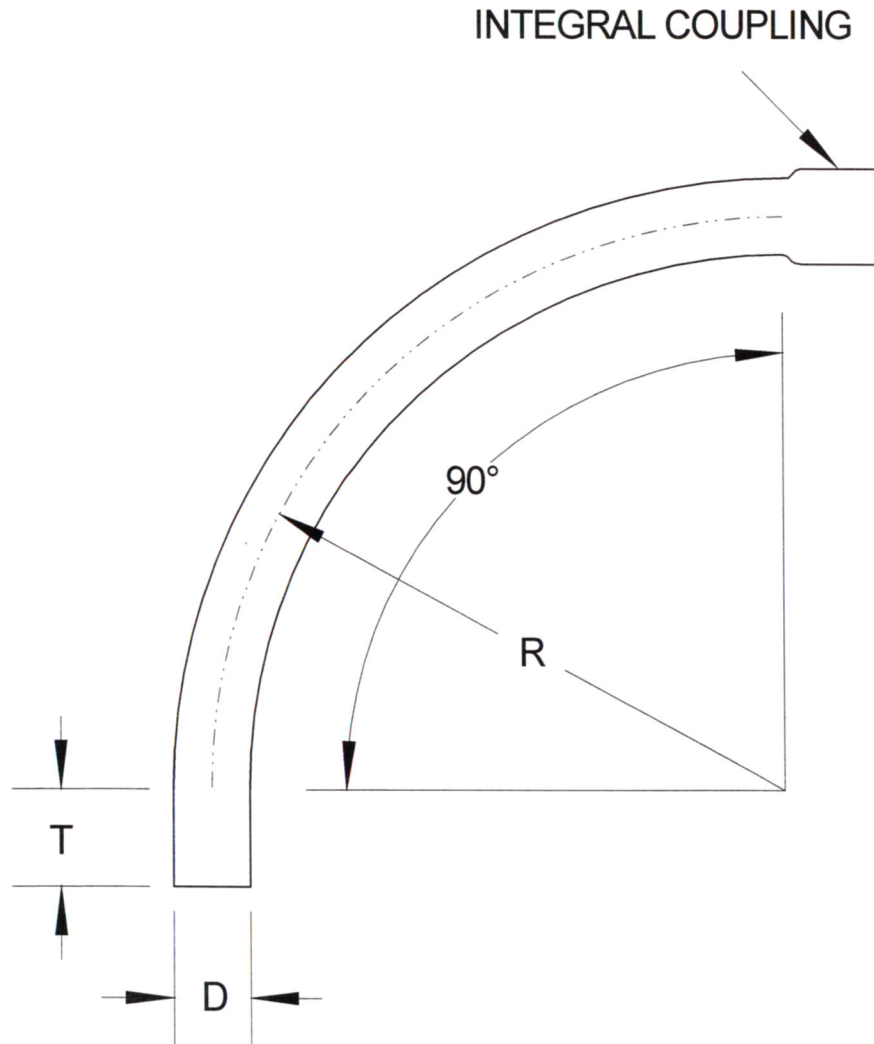

SIZE	DIAMETER "D"	RADIUS "R"	TANGENT "T" (MIN.)	PART NUMBER	WEIGHT (LBS.)
1"	1.315"	12"	1.875"	DB-19012	0.356
1 1/2"	1.9"	12"	2"	DB-1509012	0.554
2"	2.375"	12"	2"	DB-29012	0.851

**RACEWAYS TECHNOLOGY
& MFG., INC.**

TACOMA, WA

90 DEGREE DB120 PVC ELBOW 12" RADIUS

NO SCALE

RTP

2012