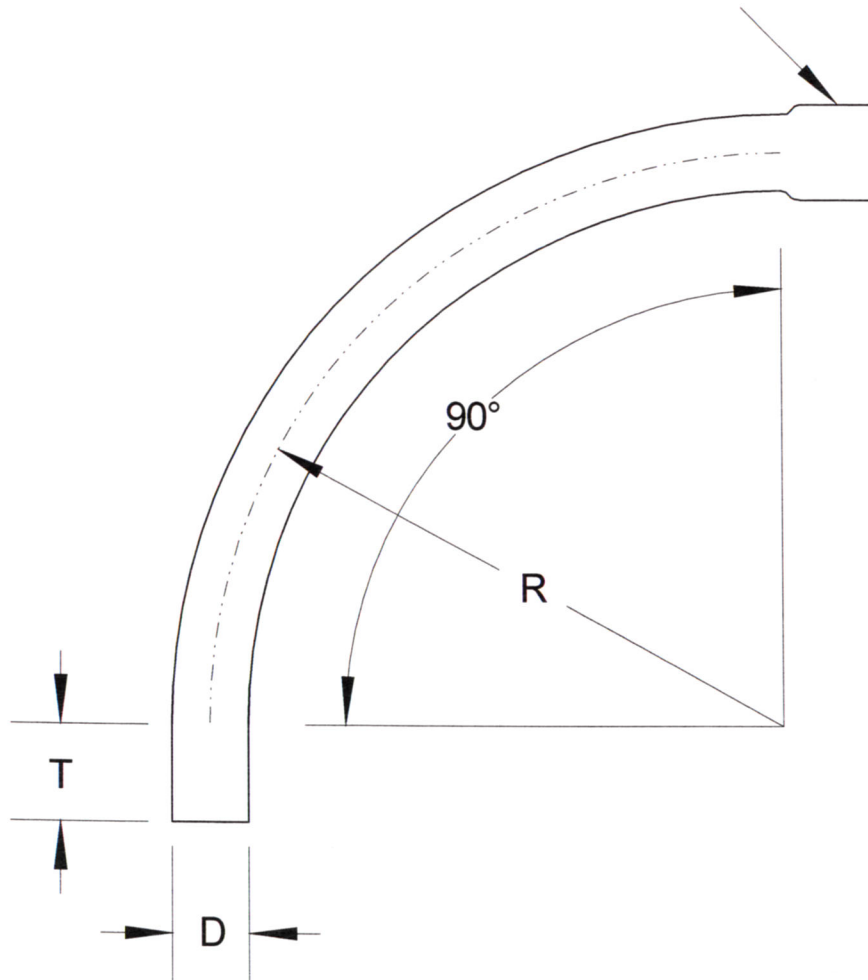

| SIZE   | DIAMETER<br>"D" | RADIUS<br>"R" | TANGENT<br>"T" (MIN.) | PART NUMBER | WEIGHT<br>(LBS.) |
|--------|-----------------|---------------|-----------------------|-------------|------------------|
| 1"     | 1.315"          | 60"           | 1.875"                | DB-19060    | 1.44             |
| 1 1/2" | 1.9"            | 60"           | 2"                    | DB-1509060  | 2.263            |
| 2"     | 2.375"          | 60"           | 2"                    | DB-29060    | 3.512            |
| 3"     | 3.5             | 60"           | 3.125"                | DB-39060    | 7.917            |
| 4"     | 4.5"            | 60"           | 3.375"                | DB-49060    | 11.668           |
| 5"     | 5.563"          | 60"           | 3.625"                | DB-59060    | 20.973           |
| 6"     | 6.625"          | 60"           | 3.75"                 | DB-69060    | 31.075           |

INTEGRAL COUPLING

**RACEWAYS TECHNOLOGY  
& MFG., INC.**  
TACOMA, WA

90 DEGREE DB120 PVC ELBOW 60" RADIUS

NO SCALE

RTP

2012