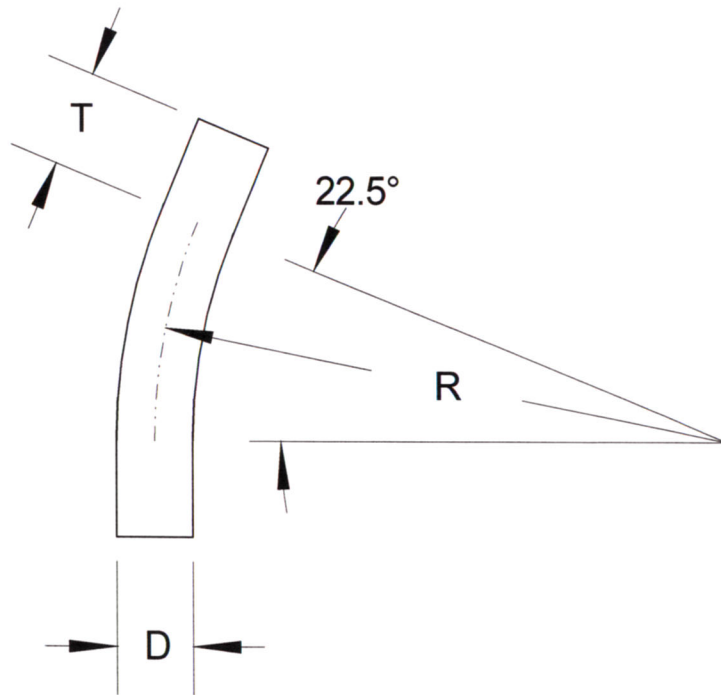

SIZE	DIAMETER "D"	RADIUS "R"	TANGENT "T" (MIN.)	PART NUMBER	WEIGHT (LBS.)
1/2"	.84"	12"	1.5"	S40W-052212	0.084
3/4"	1.05"	12"	1.5"	S40W-0752212	0.108
1"	1.315"	12"	1.875"	S40W-12212	0.168
1 1/4"	1.66"	12"	2"	S40W-1252212	0.238
1 1/2"	1.9"	12"	2"	S40W-1502212	0.302
2"	2.375"	12"	2"	S40W-22212	0.463
2 1/2"	2.875"	12"	3"	S40W-2502212	0.848

INTEGRAL COUPLINGS AVAILABLE ON REQUEST

**RACEWAYS TECHNOLOGY
& MFG., INC.**
TACOMA, WA

22.5 DEGREE S/40 NSF PVC ELBOW 12" RADIUS

NO SCALE

RTP

2012