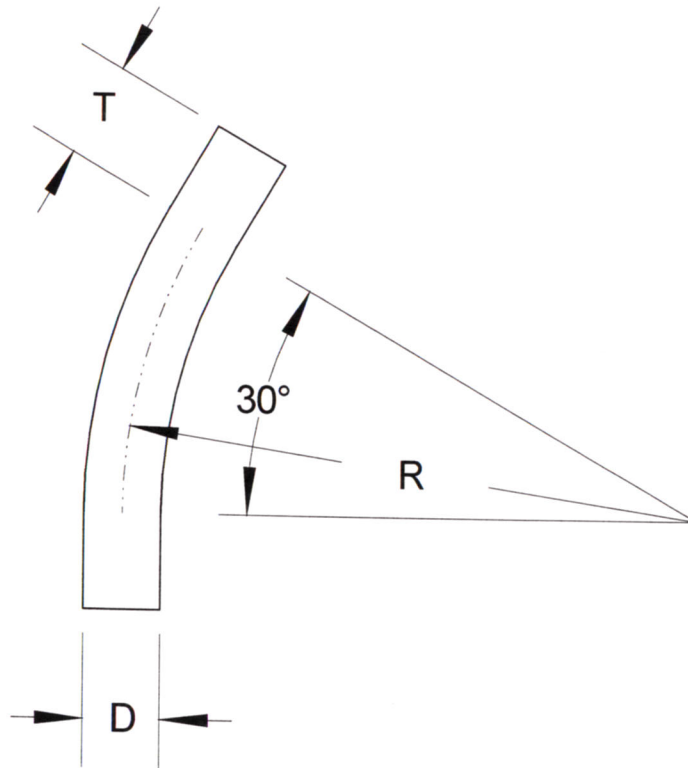

SIZE	DIAMETER "D"	RADIUS "R"	TANGENT "T" (MIN.)	PART NUMBER	WEIGHT (LBS.)
1/2"	.84"	12"	1.5"	S40W-053012	0.098
3/4"	1.05"	12"	1.5"	S40W-0753012	0.126
1"	1.315"	12"	1.875"	S40W-13012	0.193
1 1/4"	1.66"	12"	2"	S40W-1253012	0.275
1 1/2"	1.9"	12"	2"	S40W-1503012	0.345
2"	2.375"	12"	2"	S40W-23012	0.565
2 1/2"	2.875"	12"	3"	S40W-2503012	0.989

INTEGRAL COUPLINGS AVAILABLE ON REQUEST

**RACEWAYS TECHNOLOGY
& MFG., INC.**
TACOMA, WA

30 DEGREE S/40 NSF PVC ELBOW 12" RADIUS

NO SCALE

RTP

2012