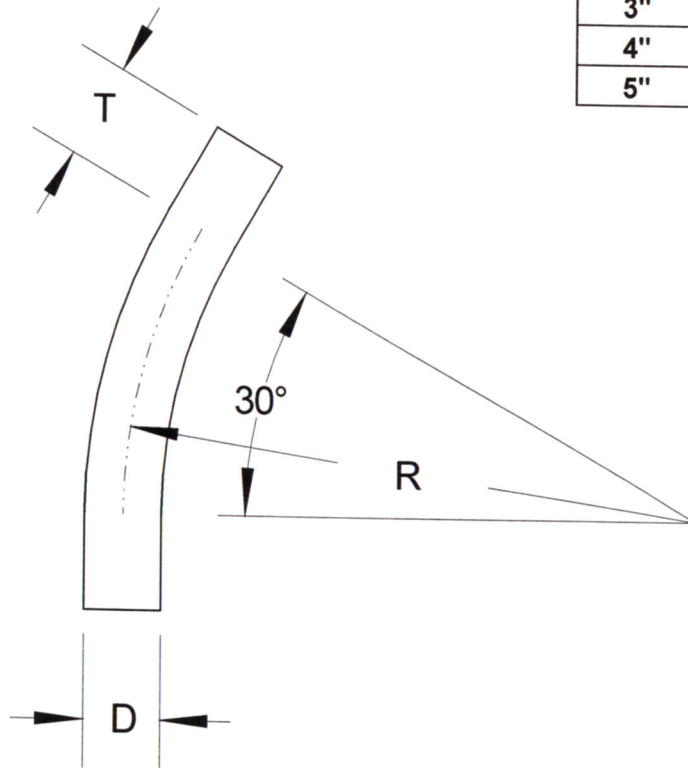

SIZE	DIAMETER "D"	RADIUS "R"	TANGENT "T" (MIN.)	PART NUMBER	WEIGHT (LBS.)
1/2"	.84"	24"	1.5"	S40W-053024	0.269
3/4"	1.05"	24"	1.5"	S40W-0753024	0.348
1"	1.315"	24"	1.875"	S40W-13024	0.523
1 1/4"	1.66"	24"	2"	S40W-1253024	0.697
1 1/2"	1.9"	24"	2"	S40W-1503024	0.82
2"	2.375"	24"	2"	S40W-23024	1.1
2 1/2"	2.875"	24"	3"	S40W-2503024	1.789
3"	3.5	24"	3.125"	S40W-33024	2.419
4"	4.5"	24"	3.375"	S40W-43024	3.456
5"	5.563"	24"	3.625"	S40W-530STD	4.493

INTEGRAL COUPLINGS AVAILABLE ON REQUEST

**RACEWAYS TECHNOLOGY
& MFG., INC.**
TACOMA, WA

30 DEGREE S/40 NSF PVC ELBOW 24" RADIUS

NO SCALE

RTP

2012