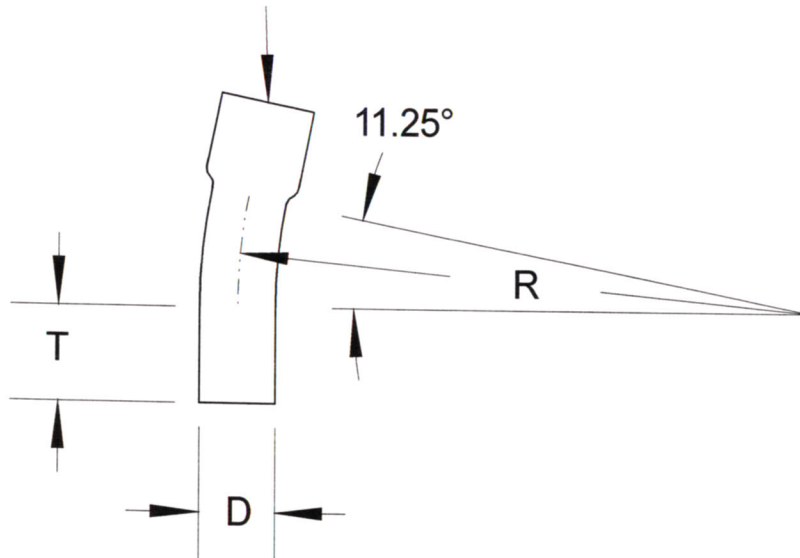

SIZE	DIAMETER "D"	RADIUS "R"	TANGENT "T" (MIN.)	PART NUMBER	WEIGHT (LBS.)
1 1/4"	1.66"	24"	2"	S40GS-1251124	0.345
1 1/2"	1.9"	24"	2"	S40GS-1501124	0.413
2"	2.375"	24"	2"	S40GS-21124	0.548
3"	3.5"	24"	3.125"	S40GS-31124	1.383
4"	4.5"	24"	3.375"	S40GS-41124	1.967

INTEGRAL COUPLING

**RACEWAYS TECHNOLOGY
& MFG., INC.**
TACOMA, WA

11.25 DEGREE S/40 GAS PVC ELBOW/24" RADIUS

NO SCALE

RTP

2012